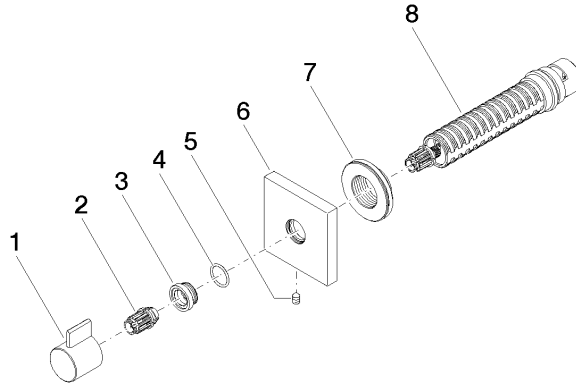

SYMETRICS Wall valve anti-clockwise closing 3/4" - Chrome

IMO

36 608 985

- rosette 60 x 60 mm
- head part with cut-to-length spindle and sleeve

	Chrome	36 608 985-00
	Brushed Platinum	36 608 985-06
	Platinum	36 608 985-08
	Brushed Light Gold	36 608 985-27
	Brushed Durabronze (23kt Gold)	36 608 985-28
	Brushed Dark Platinum	36 608 985-99

Required miscellaneous

Wall valve 3/4" - 35 608 970 90

- max. recess depth 145 mm
- min. recess depth 75 mm

36 608 985

mm [inches]

Certificates

IAPMO_4976 (1). WRAS_2010066.

36 608 985

Spare parts list

No.	Item Number	Name	Quantity used	Delivery time
1	09 20 98 002-00	handle	1	10
2	09 12 12 005 90	fixing cap	1	2
3	09 12 12 043-00	base	1	10
4	09 14 10 017 90	seal	1	2
5	90 31 11 004 00 90	pin	1	2
6	09 27 98 014-00	rosette	1	10
7	09 21 02 151 90	sleeve	1	2
8	90 90 03 128 00 90	top	1	2