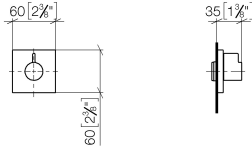

SYMETRICS Wall valve anti-clockwise closing 3/4" - Chrome

IMO

36 608 985

- rosette 60 x 60 mm
- head part with cut-to-length spindle and sleeve

	Chrome	36 608 985-00
	Brushed Platinum	36 608 985-06
	Platinum	36 608 985-08
	Brushed Light Gold	36 608 985-27
	Brushed Durabronze (23kt Gold)	36 608 985-28
	Brushed Dark Platinum	36 608 985-99

Required miscellaneous

Wall valve 3/4" - 35 608 970 90

- max. recess depth 145 mm
- min. recess depth 75 mm

36 608 985

mm [inches]

Certificates

IAPMO_4976 (1). WRAS_2010066.

36 608 985

Spare parts list

No.	Item Number	Name	Quantity used	Delivery time
1	09 20 98 002-00	handle	1	10
2	09 12 12 005 90	fixing cap	1	2
3	09 12 12 043-00	base	1	10
4	09 14 10 017 90	seal	1	2
5	90 31 11 004 00 90	pin	1	2
6	09 27 98 014-00	rosette	1	10
7	09 21 02 151 90	sleeve	1	2
8	90 90 03 128 00 90	top	1	2